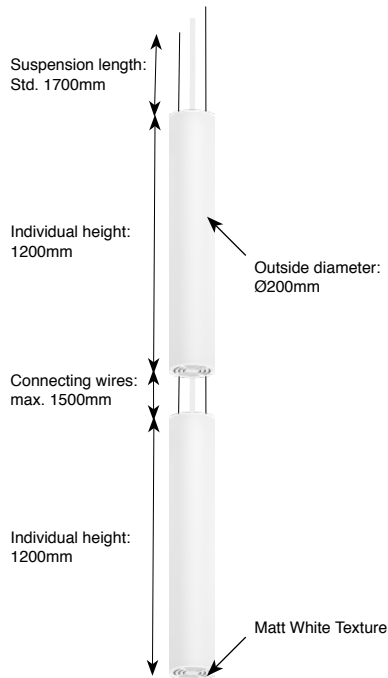

# Tunnel

## Double / Triple Round

Type Lounge  
 Mounting Suspended  
 Material Polycarbonate (850°C)  
 Aluminium Powdercoated end plates  
 E.I. class / IP Class I / IP20  
 Warranty: see p.348

**Module Tunnel 1200 - Philips Fortimo LED Line HV**  
 Luminous Flux 3000K - Ra80: 9664lm (163lm/W)  
 LED 4000K - Ra80: 10400lm (176lm/W)  
 Luminous Flux 3000K - Ra80: 7966lm (113lm/W)  
 System 4000K - Ra80: 8573lm (122lm/W)  
 LED power 59.2W (excl. driver)  
 System power 70.5W (incl. driver)

- Suspension set (included):**
- White ceiling box
  - Integrated strain relief
  - Two steel suspension wires
  - Two steel connecting wires
  - 230V White textile supply cable

Carehome of the Future - Bellén Architects

### Options

**Suspension + White power cable 4000mm (between ceiling and first Tunnel)**

Suspension + 3x0.75mm<sup>2</sup> 102.23.01-4

Suspension + 5x0.75mm<sup>2</sup> 102.25.01-4